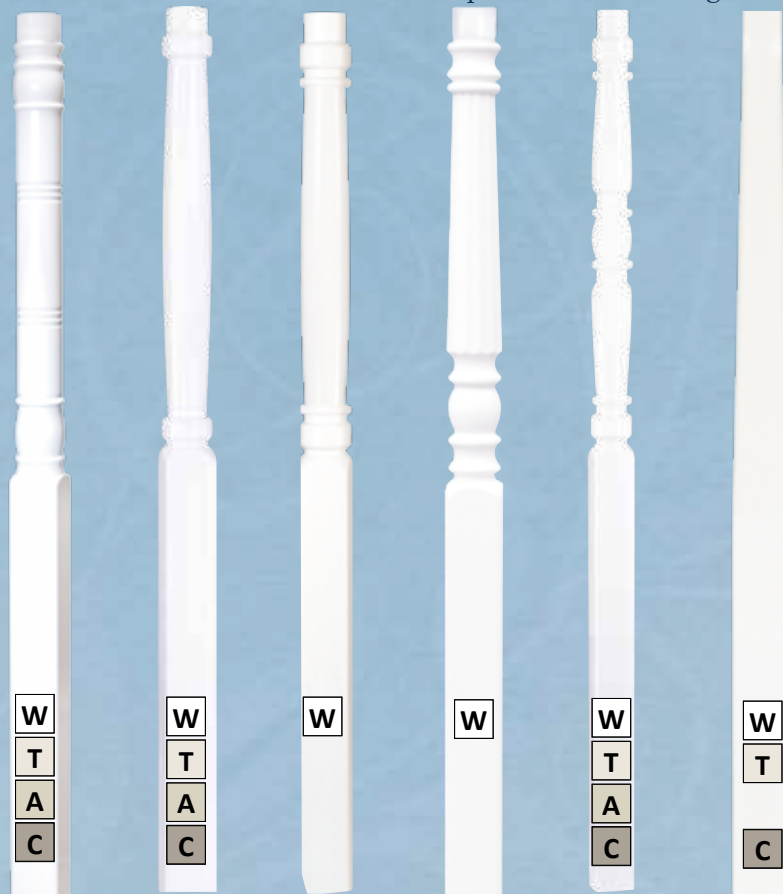

YARD ACCESSORIES

White

Tan

Available as Noted

LIMITED LIFETIME WARRANTY

Sheffield Planter

FLUTED MAILBOX POST
White

CLASSIC MAILBOX POST
Lettering order form included
White and Tan

VINYL PLANTERS - White
Left - 15" L x 24" W x 12" H
Right - 15" L x 15" W x 12" H

1½" OR 3" CLASSIC PICKET ACCENT CORNER
6' Sections in White & Tan

VINYL PICNIC TABLES
6' Long, 8' Long in White & Tan

LAMP POSTS

White Tan Almond Clay

LIMITED LIFETIME WARRANTY

4" LAMP POSTS

Features An Internal Aluminum Pipe For Added Strength!

Classic* Madison* Heritage* Kinzer* Traditional* Manchester

Tapered 4" to 6"

Includes Lamp Cap

*Lamp Post (Adapter) Cap Not Needed for Standard 4" Lamp Posts. (Fits Most Light Fixtures)

Lamp Post Caps Available in 4" & 5"

Can be used with any 4" or 5" Square Post Included with the Manchester Lamp Post