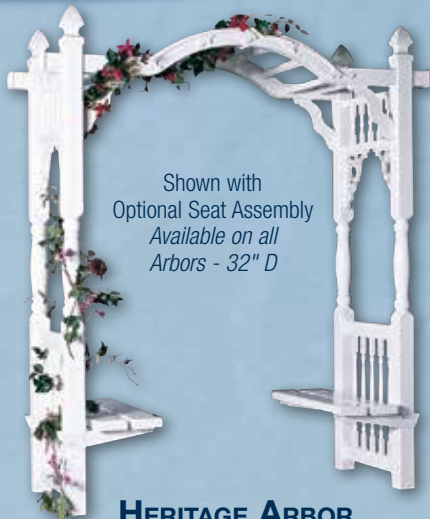

Shown with
Optional Seat Assembly
Available on all
Arbors - 32" D

HERITAGE ARBOR
50" or 66" W x 84" H x 32" D
White