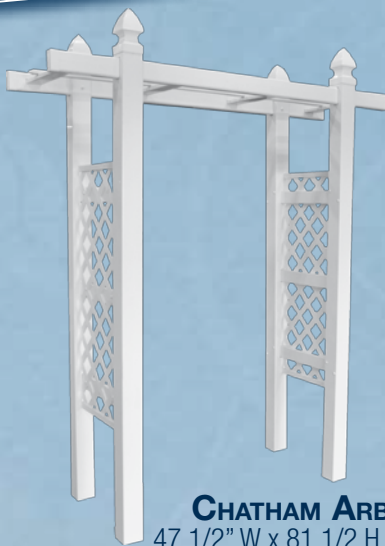

PERGOLA ARBOR
50" or 66" W x 81" H x 36" D
White & Tan

SUNBURST ARBOR
50" or 66" W x 84" H x 36" D
White & Tan

MADISON ARBOR
50" or 66" W x 84" H x 32" D
White & Tan

JEFFERSON ARBOR
50" or 66" W x 80" H x 32" D
White & Tan

VICTORIAN ARBOR
Expandable from
50" to 62" W x 80" H x 32" D
White Only

ARBORS

White

Tan

Available as Noted

Heritage
Arbor
Shown

PLYMOUTH ARBOR
50" W x 88" H x 32" D
White & Tan

CHATHAM ARBOR
47 1/2" W x 81 1/2" H x 18" D
White

KINGSTON ARBOR
50" or 66" W x 84" H x 32" D
White & Tan

2 HOOP ARBOR
36" W x 82" H x 26" D White Only
48" W x 87" H x 26" D
White & Tan

KINZER ARBOR
50" or 66" W x 84" H x 32" D
White

LIMITED LIFETIME
WARRANTY