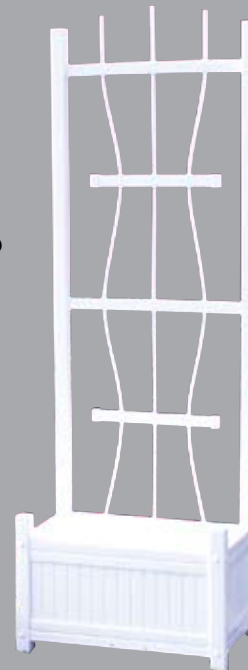

Some Typical Pergola Parts

Round Column Pergola	5" Design Post Pergola
Pergola round column bracket	Aluminum post mounting bracket
Round column trim package	5" Design post in 7 styles
Round column in 8" or 10" x 108" or 120" H	Post trim
Pergola beams or rafters up to 24' long	Pergola beams or rafters up to 20' long
Pergola end cap in 3 sizes - 1 ½ x 5 ½, 2 x 6, 2 x 8	Pergola end cap in 3 sizes
Pergola beam aluminum reinforcement channel	Pergola beam aluminum reinforcement channel
Railing sections in 8 styles, 4 lengths (stock), custom lengths available	Railing sections in 8 styles, 4 lengths (stock), custom lengths available
Lattice 4' x 8' sheets	Lattice 4' x 8' sheets
Vinyl 1 ½" x 1 ½" up to 14'4" long	Vinyl 1 ½" x 1 ½" up to 14'4" long
Vinyl 1 ½" square end caps	Vinyl 1 ½" square end caps
Gingerbread scroll trim (requires a 5" x 5" filler piece between the posts)	Gingerbread scroll trim (requires a 5" x 5" filler piece between the posts)
Any necessary brackets and hardware	Any necessary brackets and hardware

Yard Accessories

VINYL RECESSED PANEL MAILBOX POST
White Only, 22 lbs.

VINYL FLUTED MAILBOX POST
White Only, 22 lbs.

VINYL CLASSIC MAILBOX POST
Lettering order form included
White or Ivory, 22 lbs.

VINYL REGULAR MAILBOX POST
Elegant simplicity
White or Ivory, 18 lbs.

SQUARE TOP TRELLIS
26" W x 60" H, 7 lbs.
White Only

5 SPOKE TRELLIS
54" W x 72" H, 12 lbs.
White & Ivory

Unique Ground Stake Allows 5 Spoke Trellis to "Stand Alone"

ARCH TOP TRELLIS
26" W x 74" H, 9 lbs.
White Only

Fairfield
15" W x 51" H x 15" D
17 lbs., White Only

Aluminum Trellis Anchor

SHEFFIELD
26" W x 60" H x 15" D
24 lbs., White Only

Lamp Posts

6 Styles to Choose From, in 4" or 5" White, Ivory, Gray or Clay, 10 lbs.