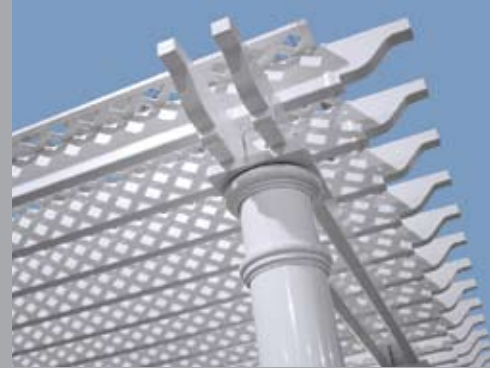

KINZER ARBOR
50" or 66" W x 84" H x 32" D
White Only, 90 lbs.

Pergolas

White

Ivory

Clay

- Structural round 108" columns feature a unique plate system with hardware included.

- Posts do not have seam lines

Options

10" Tapered Round Column

8" Tapered Round Column

1½" Square

Lattice

Gingerbread Scroll

Top & Bottom Column Trim

Aluminum Beam Bracket

Aluminum Post Mounting Bracket

Some Typical Pergola Parts

Round Column Pergola	5" Design Post Pergola
Pergola round column bracket	Aluminum post mounting bracket
Round column trim package	5" Design post in 7 styles
Round column in 8" or 10" x 108" or 120" H	Post trim
Pergola beams or rafters up to 24' long	Pergola beams or rafters up to 20' long
Pergola end cap in 3 sizes - 1 ½ x 5 ½, 2 x 6, 2 x 8	Pergola end cap in 3 sizes
Pergola beam aluminum reinforcement channel	Pergola beam aluminum reinforcement channel
Railing sections in 8 styles, 4 lengths (stock), custom lengths available	Railing sections in 8 styles, 4 lengths (stock), custom lengths available
Lattice 4' x 8' sheets	Lattice 4' x 8' sheets
Vinyl 1 ½" x 1 ½" up to 14'4" long	Vinyl 1 ½" x 1 ½" up to 14'4" long
Vinyl 1 ½" square end caps	Vinyl 1 ½" square end caps
Gingerbread scroll trim (requires a 5" x 5" filler piece between the posts)	Gingerbread scroll trim (requires a 5" x 5" filler piece between the posts)
Any necessary brackets and hardware	Any necessary brackets and hardware