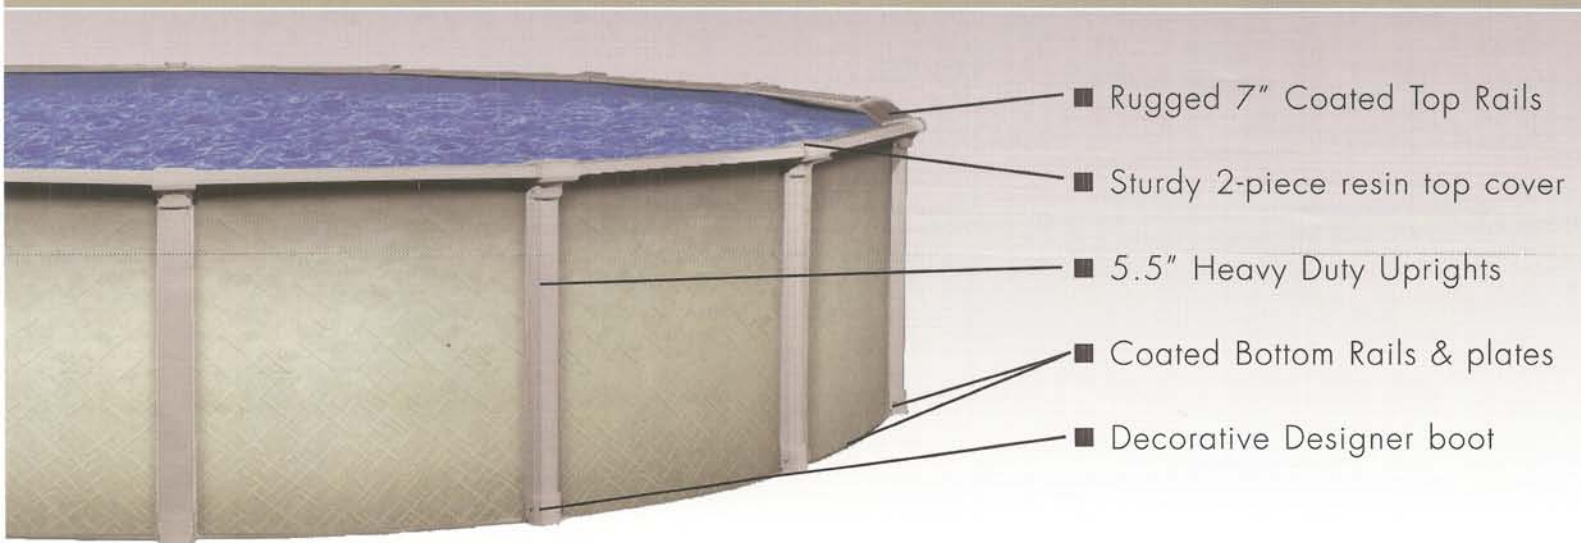

## Style & Performance

This attractive appearance of this pool is enhanced with superior construction. From its sturdy two piece resin top cover and rugged Series 7 top rails to its Heavy duty uprights and superior wall coatings—every detail was designed to ensure the long life and lasting good looks for this pool.

**30 YEAR**  
(2+28 Years)  
**WARRANTY**

selection

SIZE	STYLE
12'	ROUND
15'	ROUND
18'	ROUND
21'	ROUND
24'	ROUND
27'	ROUND
30'	ROUND

SIZE	STYLE
12' x 17'	OVAL
12' x 24'	OVAL
15' x 26'	OVAL
15' x 30'	OVAL
18' x 33'	OVAL